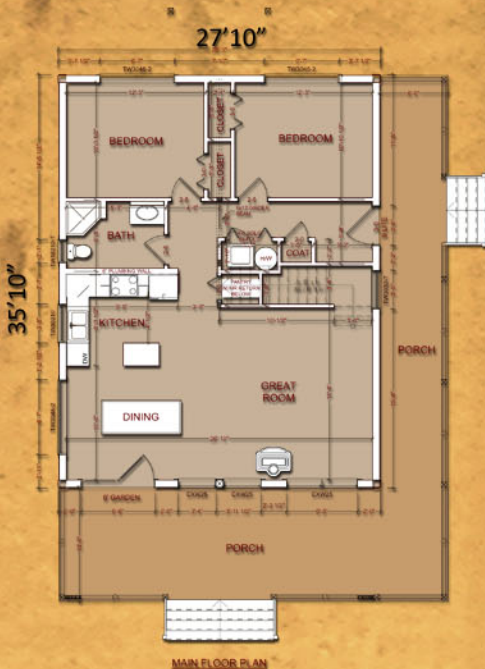

Cozy Cabins

Cabin Plans. Cabin Kits. Cabin Done!

The Red-Eyed Rooster

Premium Weather-Tight Log Cabin Kit:
Subfloor, Deck & Porch Floors, Log Walls,
Second Floor System, Stairs, Gable Ends &
Dormers, Doors & Windows, House & Porch
Roof Systems, Exterior Trim Pack, Blueprints.

1705 SF Heated Space
997 SF Main Level
708 SF Upper Level
611 SF Covered Outdoor Living

\$69,900

Delivery Included!

MAIN FLOOR PLAN

SECOND FLOOR PLAN

Cozy Cabins is a division of
Natural Element Homes, LLC