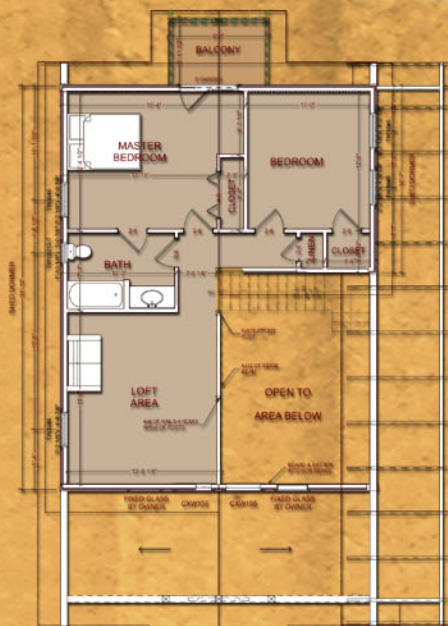

Cozy Cabins

Cabin Plans. Cabin Kits. Cabin Done!

The Red-Eyed Rooster

Premium Weather-Tight Log Cabin Kit:
Subfloor, Deck & Porch Floors, Log Walls,
Second Floor System, Stairs, Gable Ends &
Dormers, Doors & Windows, House & Porch
Roof Systems, Exterior Trim Pack, Blueprints.

1705 SF Heated Space
997 SF Main Level
708 SF Upper Level
611 SF Covered Outdoor Living

\$69,900

Delivery Included!

MAIN FLOOR PLAN

SECOND FLOOR PLAN

Cozy Cabins is a division of
Natural Element Homes, LLC