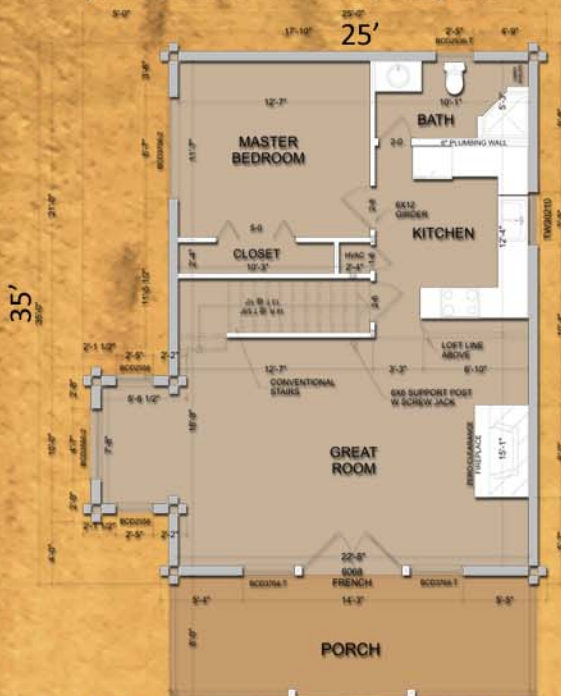

Comfy Cabins

Cabin Plans. Cabin Kits. Cabin Done!

The Peanut

Premium Weather-Tight Log Cabin Kit:
 Subfloor, Deck & Porch Floors, Log Walls,
 Second Floor System, Stairs, Gable Ends &
 Dormers, Doors & Windows, House & Porch
 Roof Systems, Exterior Trim Pack, Blueprints.

1210 SF Heated Space
 840 SF Main Level
 370 SF Upper Level
 191 SF Covered Outdoor Living

\$64,900

Delivery Included!

Comfy Cabins is a division of
 Natural Element Homes, LLC

natural element homes

www.NaturalElementHomes.com
 2531 Decatur Pike Athens, TN 37303
 © Copyright 2012, Natural Element Homes, LLC