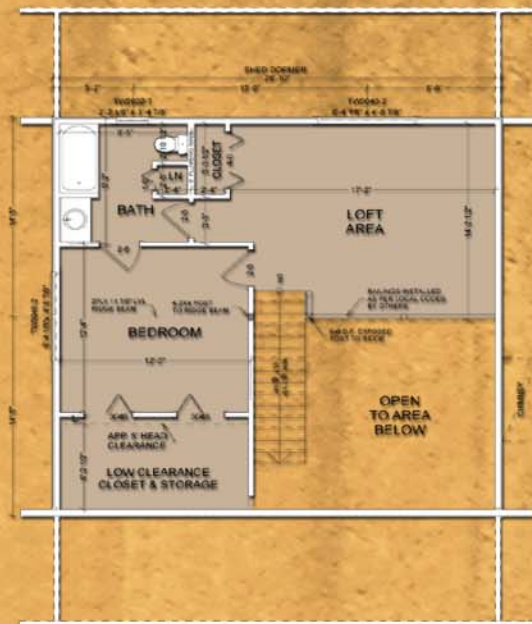

Comfy Cabins

Cabin Plans. Cabin Kits. Cabin Done!

The Moody Patooty

Premium Weather-Tight Log Cabin Kit:
Subfloor, Deck & Porch Floors, Log Walls,
Second Floor System, Stairs, Gable Ends &
Dormers, Doors & Windows, House & Porch
Roof Systems, Exterior Trim Pack, Blueprints.

1403 SF Heated Space
822 SF Main Level
581 SF Upper Level
462 SF Covered Outdoor Living

\$59,900

Delivery Included!

MAIN FLOOR PLAN

SECOND FLOOR PLAN