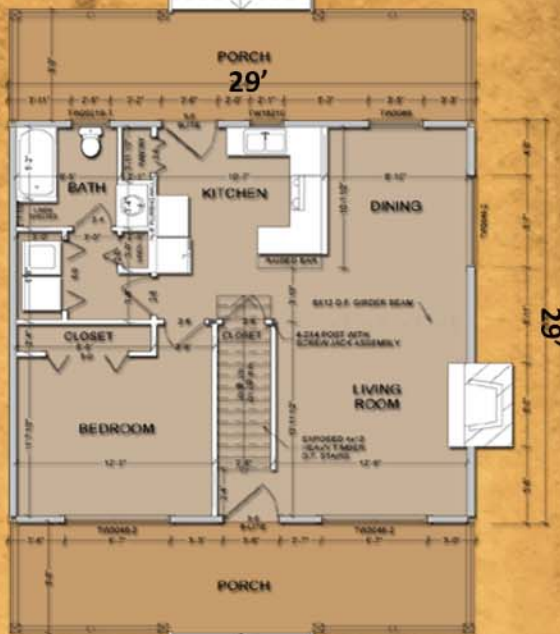

Comfy Cabins

Cabin Plans. Cabin Kits. Cabin Done!

The Moody Patooty

Premium Weather-Tight Log Cabin Kit:
Subfloor, Deck & Porch Floors, Log Walls,
Second Floor System, Stairs, Gable Ends &
Dormers, Doors & Windows, House & Porch
Roof Systems, Exterior Trim Pack, Blueprints.

1403 SF Heated Space
822 SF Main Level
581 SF Upper Level
462 SF Covered Outdoor Living

\$59,900

Delivery Included!

MAIN FLOOR PLAN

SECOND FLOOR PLAN