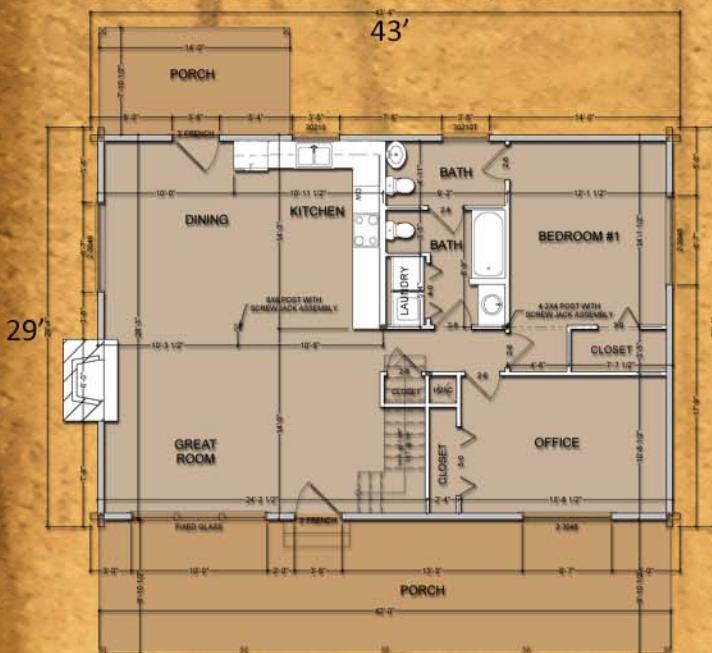

Comfy Cabins

Cabin Plans. Cabin Kits. Cabin Done!

The Jack Rabbit

Premium Weather-Tight Log Cabin Kit:
 Subfloor, Deck & Porch Floors, Log Walls,
 Second Floor System, Stairs, Gable Ends &
 Dormers, Doors & Windows, House & Porch
 Roof Systems, Exterior Trim Pack, Blueprints.

1879 SF Heated Space
 1176 SF Main Level
 703 SF Upper Level
 532 SF Covered Outdoor Living

\$69,900

Delivery Included!

MAIN FLOOR PLAN

SECOND FLOOR PLAN

Comfy Cabins is a division of
 Natural Element Homes, LLC