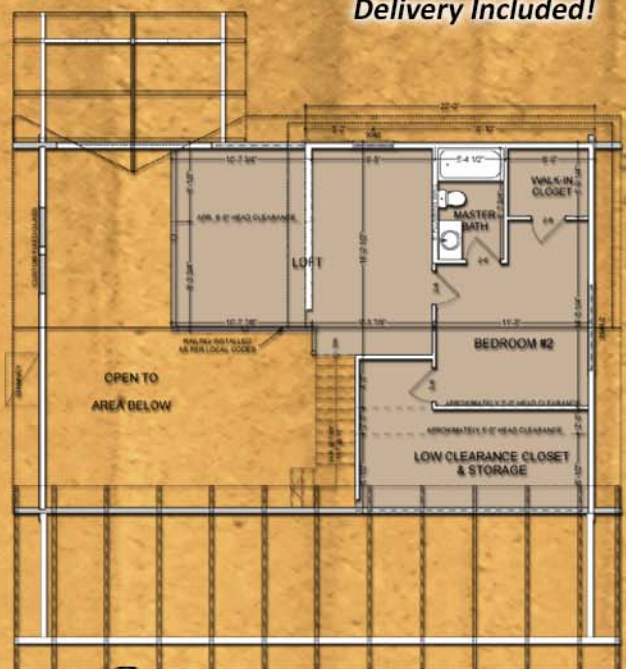

Comfy Cabins

Cabin Plans. Cabin Kits. Cabin Done!

The Jack Rabbit

Premium Weather-Tight Log Cabin Kit:
 Subfloor, Deck & Porch Floors, Log Walls,
 Second Floor System, Stairs, Gable Ends &
 Dormers, Doors & Windows, House & Porch
 Roof Systems, Exterior Trim Pack, Blueprints.

1879 SF Heated Space
 1176 SF Main Level
 703 SF Upper Level
 532 SF Covered Outdoor Living

\$69,900

Delivery Included!

MAIN FLOOR PLAN

SECOND FLOOR PLAN

Comfy Cabins is a division of
 Natural Element Homes, LLC