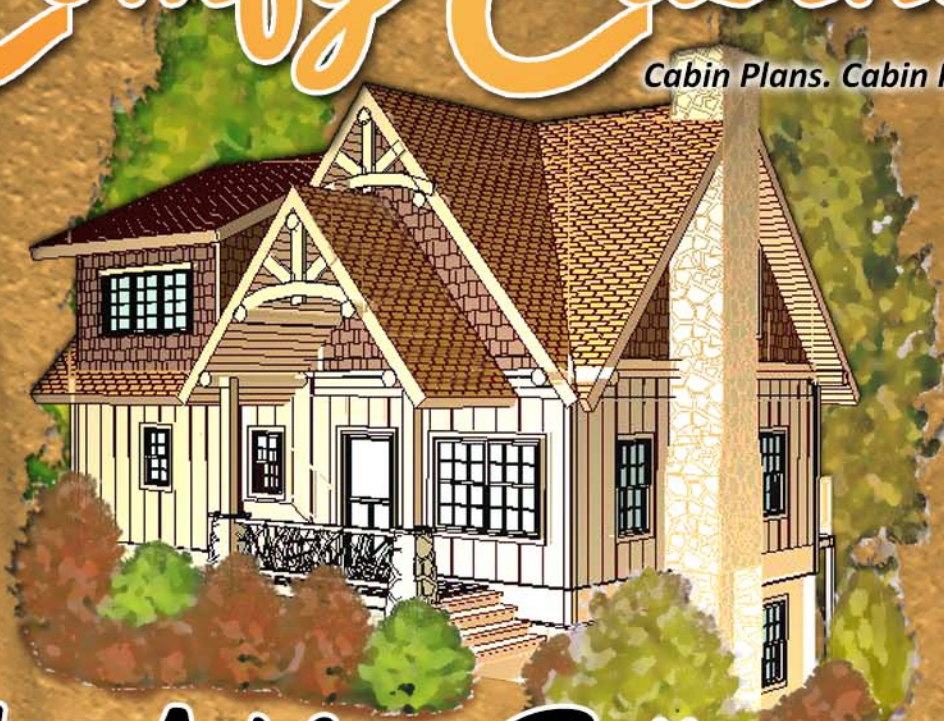

# Comfy Cabins

Cabin Plans. Cabin Kits. Cabin Done!

## The Ashley Cottage

Premium Weather-Tight Log Cabin Kit:  
Subfloor, Deck & Porch Floors, Log Walls,  
Second Floor System, Stairs, Gable Ends &  
Dormers, Doors & Windows, House & Porch  
Roof Systems, Exterior Trim Pack, Blueprints.