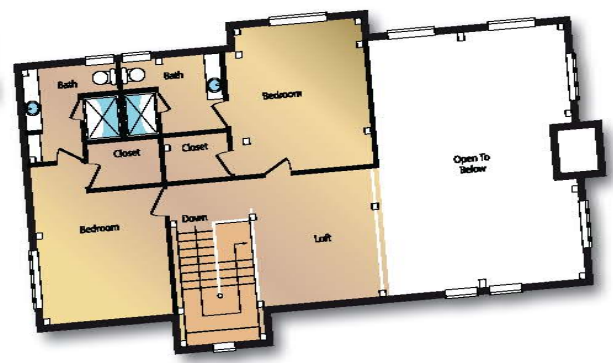

The Raven's Nest

MAIN LEVEL

UPPER LEVEL

4264 SF Under Roof
2847 SF Heated

1-800-970-CABIN
NaturalElementHomes.com

natural element homes